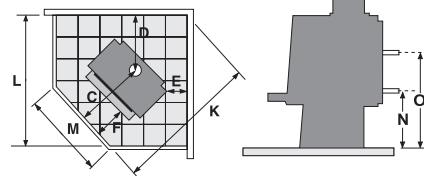

CORNER CLEARANCES

Specifications were correct at the time of printing but may alter and those detailed should be used only as a guide. If in doubt, please consult your local Metro Fires agency or visit metrofires.co.nz.