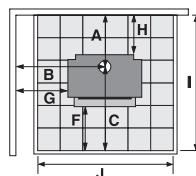

SPECIFICATIONS

Minimum installation clearances with a Pioneer double flue shield fitted (mm):

A	B	C	D	E	F	G	H	I	J	K	L	M	N	O
251	650	630	458	100	227	280	100	881	907	1280	1084	507	350	540
							Width	Depth	Height					
Dimensions (mm)							740	554	743					

WALL CLEARANCES